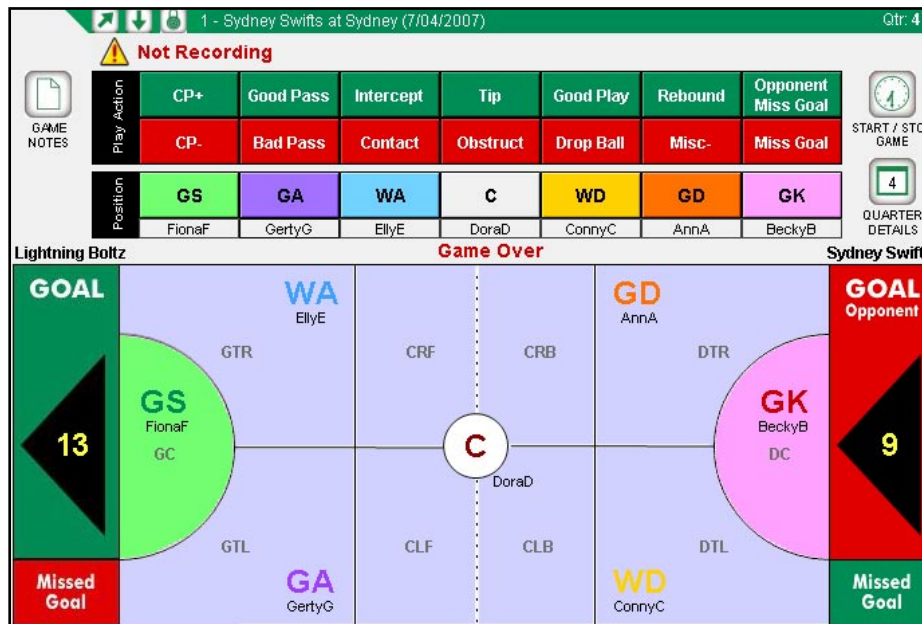

POWERFUL COACHING & TEAM MANAGEMENT SOFTWARE

DOWNLOAD AND TRY TODAY - waddington.com.au

WHY COACH EXPRESS NETBALL EDITION?

Coach Express is a comprehensive sporting team data management program that allows a netball coach to quickly manage personnel, season games, notes, reminders, player reviews, game action recording and extensive statistical information.

EASY TO SET UP

Anyone who has a basic knowledge of computer use, will have Coach Express running in minutes. Upon first opening Coach Express, an easy to use set up wizard will guide you through a series of core data requests. This data will then be automatically placed into key areas of the program. If you wish, you can even revisit the set up wizard at any later date.

MAIN MENU

As you enter your games, they will greet you as a list on the Main Menu. There you can select any past, current or future game. Print out a season draw or even add pre-season or trial games.

PERSONNEL

A team functions best when a coach knows the people. Coach Express accounts for all people, not just players, in a dynamic database format that saves a coach's precious time by intuitively reusing information. Notes can be created for any person and used as reminders or game reviews. Game review notes are automatically linked to specific games and can be recalled for any person at any time. Notes can be printed or automatically emailed.

STATISTICS

A wealth of automatically calculated statistics – Quarter Details By Game, Player By Game, Game By Player, All Season Games, Player Reviews and All Player Statistics. Shooting percentages are also calculated automatically for home and opponent.

GAME CONTROL