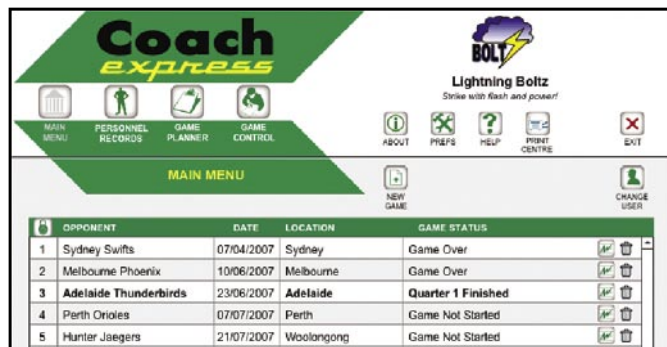

POWERFUL COACHING & TEAM MANAGEMENT SOFTWARE

DOWNLOAD AND TRY TODAY - waddington.com.au

WHY COACH EXPRESS NETBALL EDITION?

Coach Express is a comprehensive sporting team data management program that allows a netball coach to quickly manage personnel, season games, notes, reminders, player reviews, game action recording and extensive statistical information.

EASY TO SET UP

Anyone who has a basic knowledge of computer use, will have Coach Express running in minutes. Upon first opening Coach Express, an easy to use set up wizard will guide you through a series of core data requests. This data will then be automatically placed into key areas of the program. If you wish, you can even revisit the set up wizard at any later date.

MAIN MENU

As you enter your games, they will greet you as a list on the Main Menu. There you can select any past, current or future game. Print out a season draw or even add pre-season or trial games.

PERSONNEL

A team functions best when a coach knows the people. Coach Express accounts for all people, not just players, in a dynamic database format that saves a coach's precious time by intuitively reusing information. Notes can be created for any person and used as reminders or game reviews. Game review notes are automatically linked to specific games and can be recalled for any person at any time. Notes can be printed or automatically emailed.