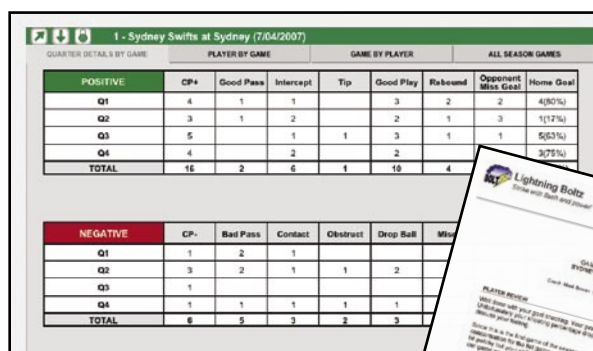

POWERFUL COACHING & TEAM MANAGEMENT SOFTWARE

DOWNLOAD AND TRY TODAY - waddington.com.au

WHY COACH EXPRESS NETBALL EDITION?

Coach Express is a comprehensive sporting team data management program that allows a netball coach to quickly manage personnel, season games, notes, reminders, player reviews, game action recording and extensive statistical information.

EASY TO SET UP

Anyone who has a basic knowledge of computer use, will have Coach Express running in minutes. Upon first opening Coach Express, an easy to use set up wizard will guide you through a series of core data requests. This data will then be automatically placed into key areas of the program. If you wish, you can even revisit the set up wizard at any later date.

MAIN MENU

As you enter your games, they will greet you as a list on the Main Menu. There you can select any past, current or future game. Print out a season draw or even add pre-season or trial games.

PERSONNEL

A team functions best when a coach knows the people. Coach Express accounts for all people, not just players, in a dynamic database format that saves a coach's precious time by intuitively reusing information. Notes can be created for any person and used as reminders or game reviews. Game review notes are automatically linked to specific games and can be recalled for any person at any time. Notes can be printed or automatically emailed.

STATISTICS

A wealth of automatically calculated statistics – Quarter Details By Game, Player By Game, Game By Player, All Season Games, Player Reviews and All Player Statistics. Shooting percentages are also calculated automatically for home and opponent.

GAME CONTROL